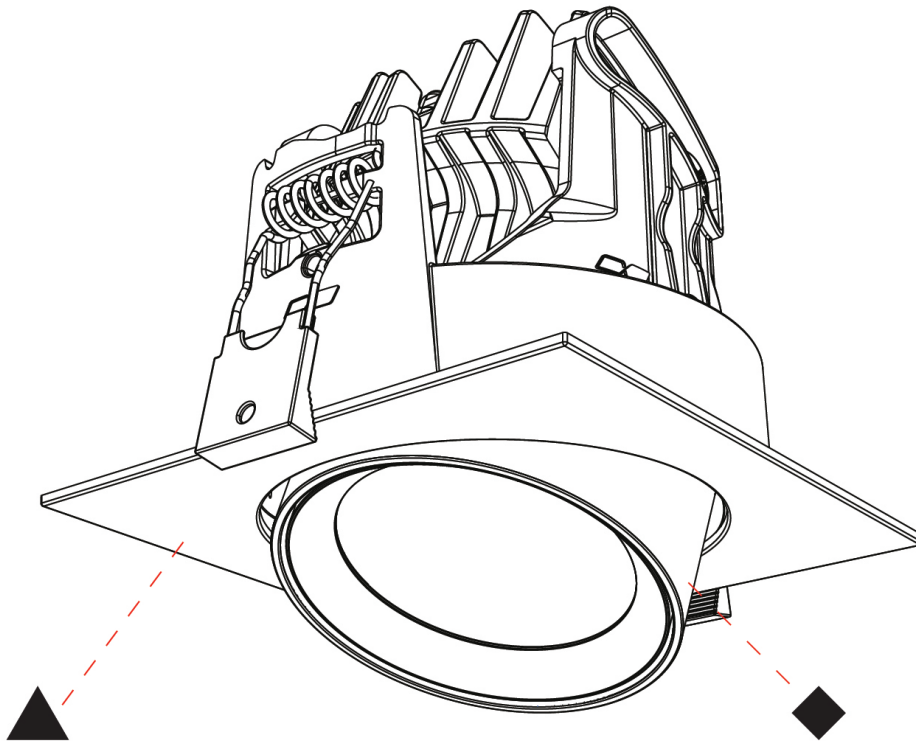

CENTRIQ SQUARE ADJUSTABLE RECESSED

A35983-

PROJECT _____

TYPE _____

SPECIFIER _____

QUANTITY _____

DATE _____

A